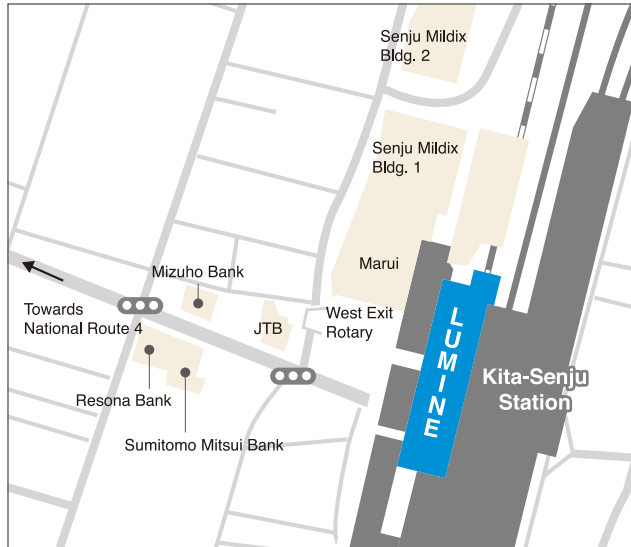

MAP

OPENING HOURS

Fashion stores: 10:00 - 20:30

Restaurants: 11:00 - 22:00

- Actual opening hours may differ from those mentioned above.
- 部分店铺营业时间不同。
- 일부 영업시간이 다른 점포가 있습니다.

FLOOR GUIDE

店内指南
층별 안내

LUMINE Kitasenju
42-2 Senjuasahi-cho, Adachi-ku, Tokyo 120-0026
Tel. 03-3888-7552 (main number)
Lumine customer support line: 0120-639-005 (10:00 - 18:00)
Website: <http://www.lumine.ne.jp/>