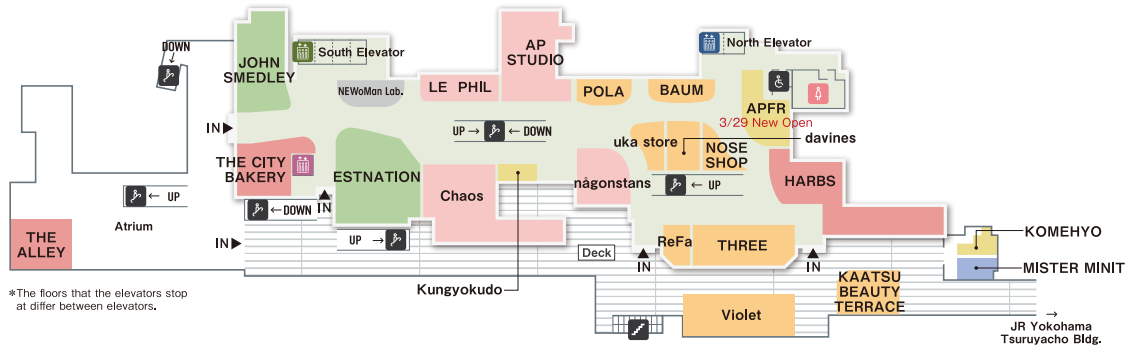

1F

● BLUE BOTTLE COFFEE 8:00-21:00

2F

● TULLY'S COFFEE Weekdays / 8:00-20:30 Weekends & public holidays / 10:00-20:30

3F

● THE ALLEY Weekdays / 11:00-21:00 Weekends & public holidays / 10:00-21:00

● MISTER MINIT 10:00-20:00

● KAATSU BEAUTY TERRACE 10:00-20:00

- Women's fashion
- Women's/Men's
- Cosmetics & Beauty
- Lifestyle
- Cafe & Restaurant & Food
- Others

- Information
- Nursing room
- Train
- Baggage lockers
- LUMINE CARD Counter
- Baby seat (Child toilets (also available))
- Bus
- Garden
- Tax Free Counter
- Smoking room
- Taxi
- Wi-Fi

4F

*The floors that the elevators stop at differ between elevators.

- Badan Baru
Weekdays / 10:00-21:00
Weekends & public holidays / 10:00-20:30

5F

*The floors that the elevators stop at differ between elevators.