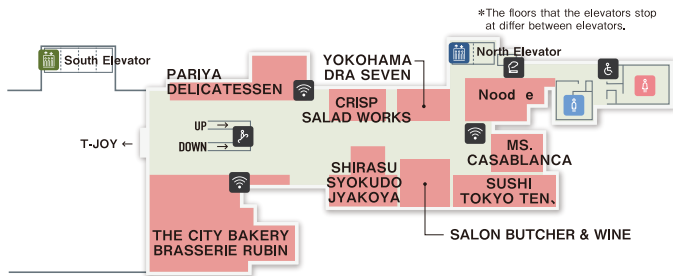

- NEWoMan Garden
This area will be closed during stormy weather.

7F

*The floors that the elevators stop at differ between elevators.

ONE LUMINE rewards redemption machine

8F

- Nood e 11:00-22:00 *Fridays, Saturdays & the day before public holidays / 11:00-22:30
- SUSHI TOKYO TEN, 11:00-15:00 17:00-23:00

9F

- COMEDOR DE MARGARITA 11:00-22:00
*Fridays, Saturdays & the day before public holidays / 11:00-23:00

10F

- Yokohama Yakiniku kintan
Weekdays / 11:00-15:00 17:00-23:00 Weekends & public holidays / 11:00-23:00
- Yasohachi
Weekdays / 11:00-15:30 17:00-22:00 Weekends & public holidays / 11:00-22:00