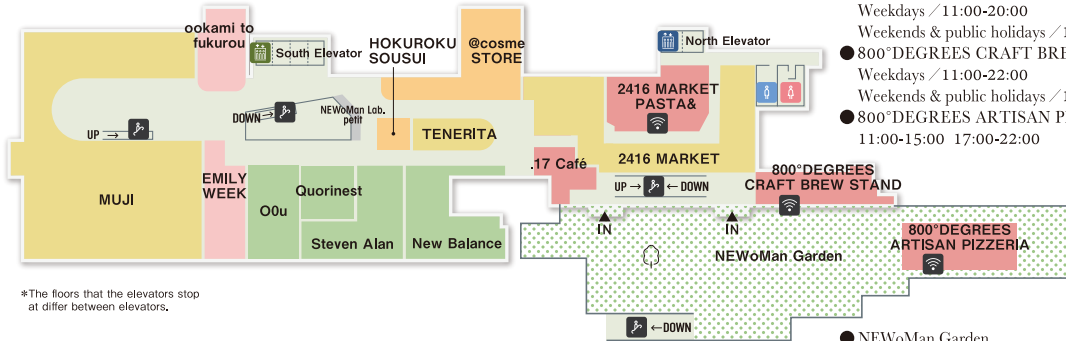

6F

- 2416 MARKET PASTA&
  Weekdays / 11:00-20:00
  Weekends & public holidays / 10:00-20:00
- 800°DEGREES CRAFT BREW STAND
  Weekdays / 11:00-22:00
  Weekends & public holidays / 10:00-22:00
- 800°DEGREES ARTISAN PIZZERIA
  11:00-15:00 17:00-22:00

- NEWoMan Garden
  This area will be closed during stormy weather.

7F