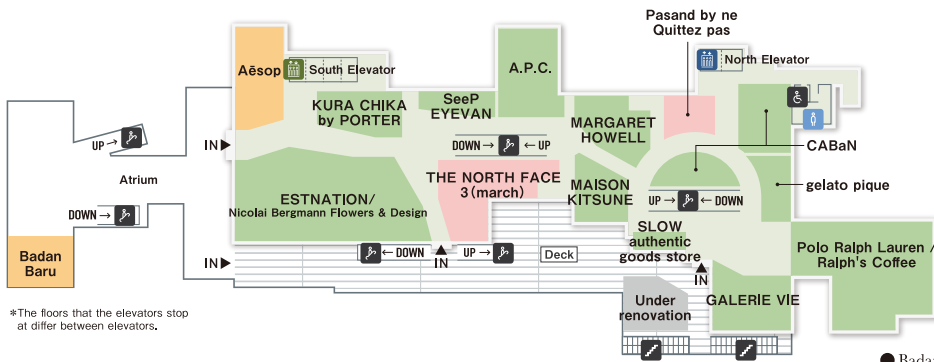

4F

- Badan Baru
  Weekdays / 10:00-21:00
  Weekends & public holidays / 10:00-20:30

5F