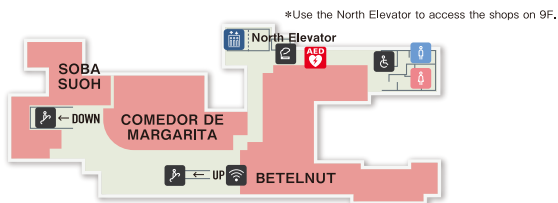

9F

- COMEDOR DE MARGARITA 11:00-22:00
  *Fridays, Saturdays & the day before public holidays / 11:00-23:00