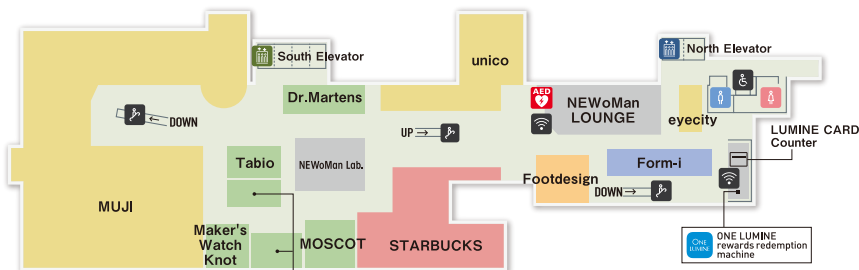

ONE LUMINE rewards redemption machine