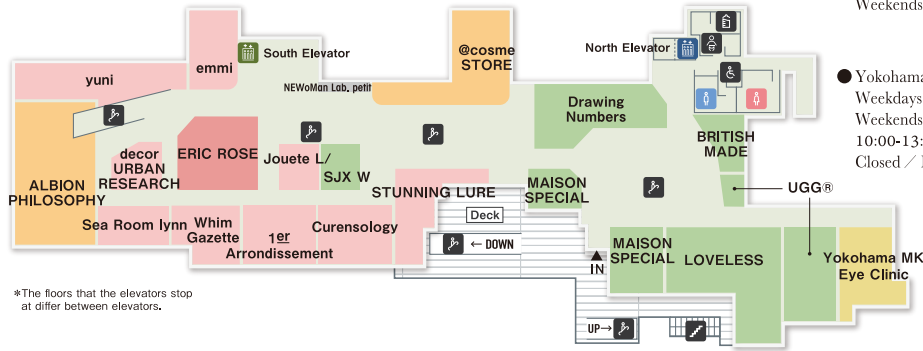

- Yokohama MK Eye Clinic
  Weekdays / 11:00-13:30 15:00-19:00
  Weekends & public holidays / 10:00-13:00 15:00-19:00
  Closed / Every Tuesday