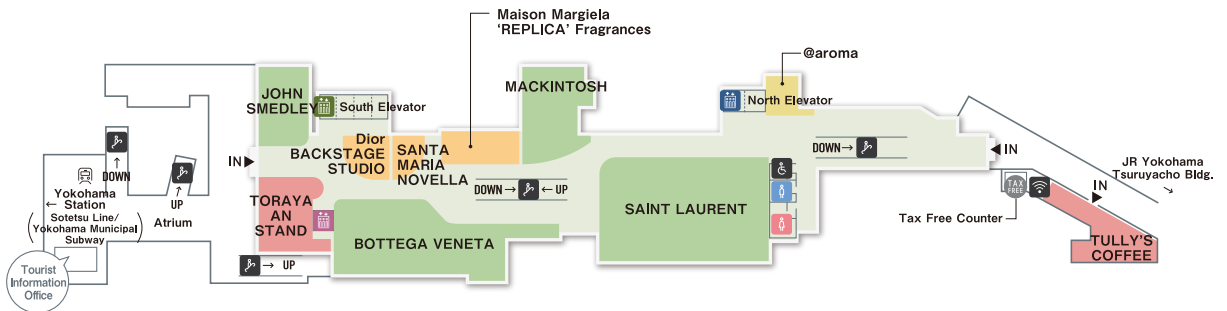

1F

● BLUE BOTTLE COFFEE 8:00-21:00

2F

● TULLY'S COFFEE Weekdays / 8:00-20:30 Weekends & public holidays / 10:00-20:30

3F

● THE ALLEY Weekdays / 11:00-21:00 Weekends & public holidays / 10:00-21:00

● MISTER MINIT 10:00-20:00

● KAATSU BEAUTY TERRACE 10:00-20:00

- Women's fashion
- Women's/Men's
- Cosmetics & Beauty
- Lifestyle
- Cafe & Restaurant & Food
- Others

- Information
- Nursing room
- Train
- Baggage lockers
- LUMINE CARD Counter
- Baby seat (Child toilets (also available))
- Bus
- Garden
- Tax Free Counter
- Smoking room
- Taxi
- Wi-Fi