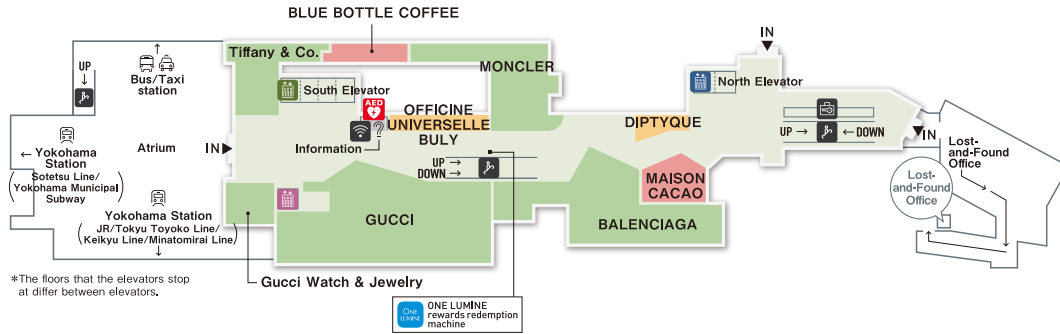

1F

● BLUE BOTTLE COFFEE 8:00-21:00