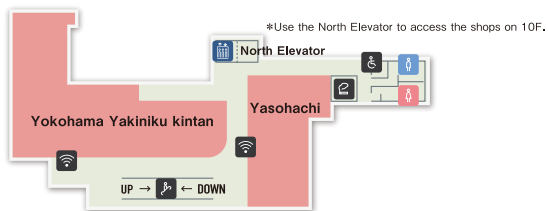

10F

- Yokohama Yakiniku kintan
  Weekdays / 11:00-15:00 17:00-23:00 Weekends & public holidays / 11:00-23:00
- Yasohachi
  Weekdays / 11:00-15:30 17:00-22:00 Weekends & public holidays / 11:00-22:00

NEWoMan YOKOHAMA

1-1-1, Minamisaiwai, Nishi-ku, Yokohama, 220-0005, Japan

Tel: 81-3-5334-0550