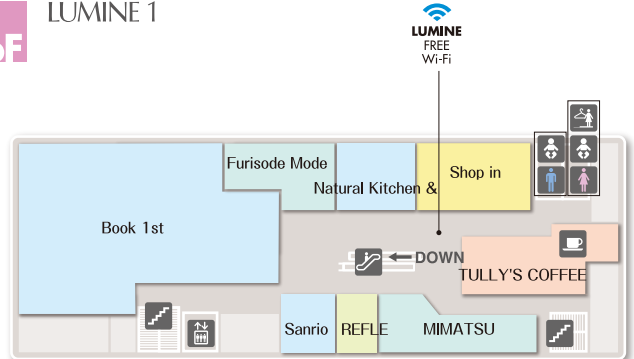

LUMINE 1
3F • East annex

LUMINE 1
4F

LUMINE 1
5F

LUMINE 1
6F

- LUMINE FREE Wi-Fi**
- ① HIROB
 - ② Joueto
 - ③ SHIRO
 - ④ eto
 - ⑤ agete
 - ⑥ 4°C
 - ⑦ STAR JEWELRY
 - ⑧ ScrapBook
 - ⑨ ReFa

i Lumine Reception Counter