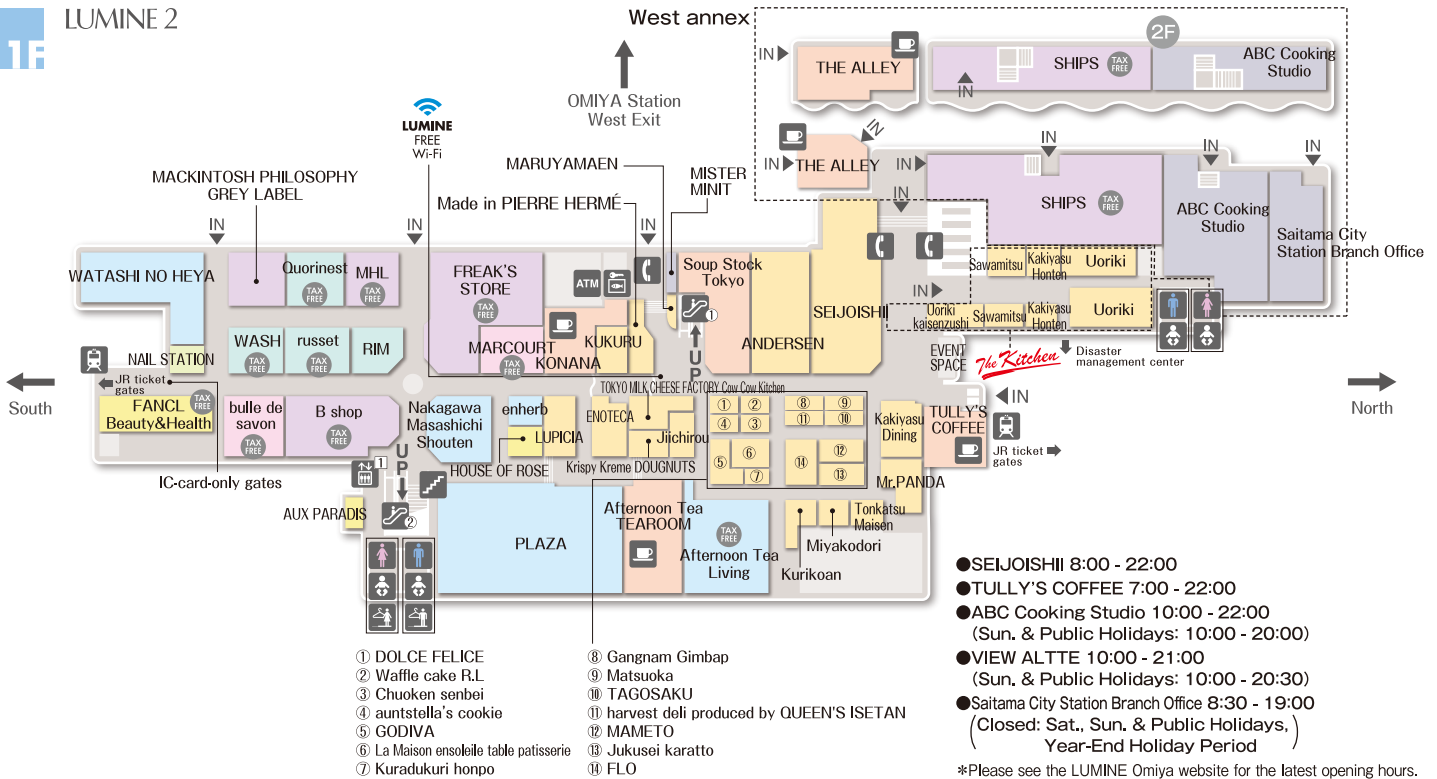

LUMINE 1
2F • East annex

- ginza Cozy Corner / ringo / Manneken 10:00 - 21:00
- TRUFFLE mini 8:00 - 21:00
- *Please see the LUMINE Omiya website for the latest opening hours.
- *Actual opening hours may differ from those mentioned above.

LUMINE 1
3F • East annex

LUMINE 1
4F

LUMINE 1
5F

LUMINE 1
6F

- LUMINE FREE Wi-Fi**
- ① HIROB
 - ② Joueto
 - ③ SHIRO
 - ④ eto
 - ⑤ agete
 - ⑥ 4°C
 - ⑦ STAR JEWELRY
 - ⑧ ScrapBook
 - ⑨ ReFa

i Lumine Reception Counter