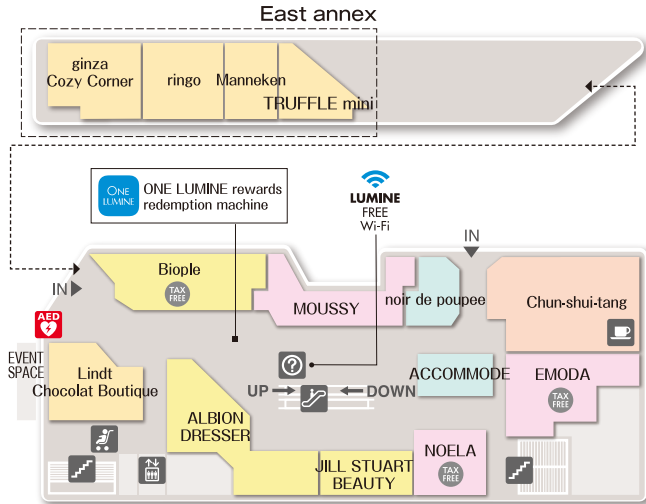

*Actual opening hours may differ from those mentioned above.

1F LUMINE 1

●Omusubi Gonbei

Weekdays: 7:30 - 21:00

Sat., Sun. & Public Holidays: Same as facility opening hours.

●SEIJOISHII

8:00 - 22:00

●Station Booth

7:00 - 21:30

●Smart Locker "Multi-ecube" / SEVEN BANK ATM

Same as Tobu passage opening hours.

*Please see the LUMINE Omiya website for the latest opening hours.

*Actual opening hours may differ from those mentioned above.

LUMINE 1
2F • East annex

- ginza Cozy Corner / ringo / Manneken 10:00 - 21:00
- TRUFFLE mini 8:00 - 21:00
- *Please see the LUMINE Omiya website for the latest opening hours.
- *Actual opening hours may differ from those mentioned above.

LUMINE 1
3F • East annex

LUMINE 1
4F

LUMINE 1
5F

LUMINE 1
6F

- LUMINE FREE Wi-Fi**
- ① HIROB
 - ② Joueto
 - ③ SHIRO
 - ④ eto
 - ⑤ agete
 - ⑥ 4°C
 - ⑦ STAR JEWELRY
 - ⑧ ScrapBook
 - ⑨ ReFa

i Lumine Reception Counter