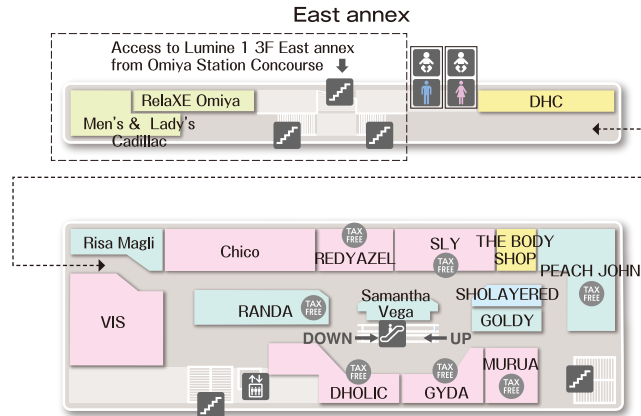

*Actual opening hours may differ from those mentioned above.

1F LUMINE 1

●Omusubi Gonbei

Weekdays: 7:30 - 21:00

Sat., Sun. & Public Holidays: Same as facility opening hours.

●SEIJOISHII

8:00 - 22:00

●Station Booth

7:00 - 21:30

●Smart Locker "Multi-ecube" / SEVEN BANK ATM

Same as Tobu passage opening hours.

*Please see the LUMINE Omiya website for the latest opening hours.

*Actual opening hours may differ from those mentioned above.

LUMINE 1
2F • East annex

- ginza Cozy Corner / ringo / Manneken 10:00 - 21:00
- TRUFFLE mini 8:00 - 21:00
- *Please see the LUMINE Omiya website for the latest opening hours.
- *Actual opening hours may differ from those mentioned above.

LUMINE 1
3F • East annex

LUMINE 1
4F

LUMINE 1
5F

LUMINE 1
6F

- LUMINE FREE Wi-Fi**
- ① HIROB
 - ② Joueto
 - ③ SHIRO
 - ④ eto
 - ⑤ agete
 - ⑥ 4°C
 - ⑦ STAR JEWELRY
 - ⑧ ScrapBook
 - ⑨ ReFa

i Lumine Reception Counter