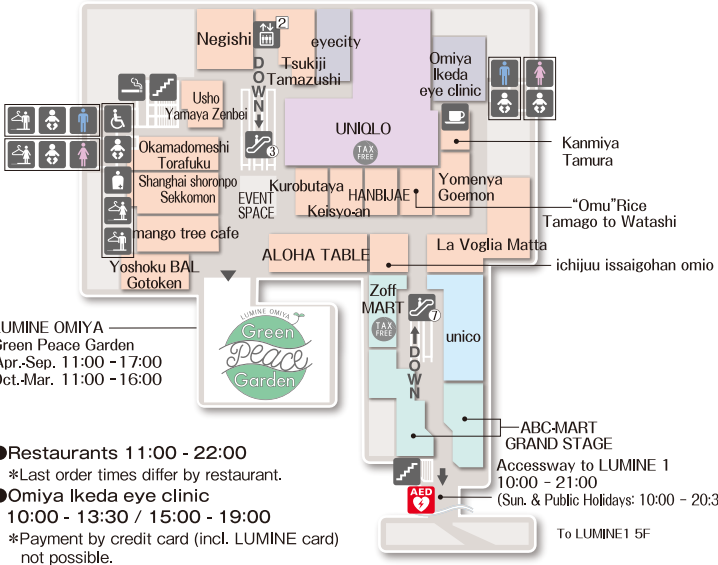

LUMINE OMIYA
Green Peace Garden
Apr.-Sep. 11:00 - 17:00
Oct.-Mar. 11:00 - 16:00

- ●Restaurants 11:00 - 22:00
- *Last order times differ by restaurant.
- ●Omiya Ikeda eye clinic
  10:00 - 13:30 / 15:00 - 19:00
- *Payment by credit card (incl. LUMINE card) not possible.
- *Closed on Wednesdays

*Please see the LUMINE Omiya website for the latest opening hours.
*Actual opening hours may differ from those mentioned above.