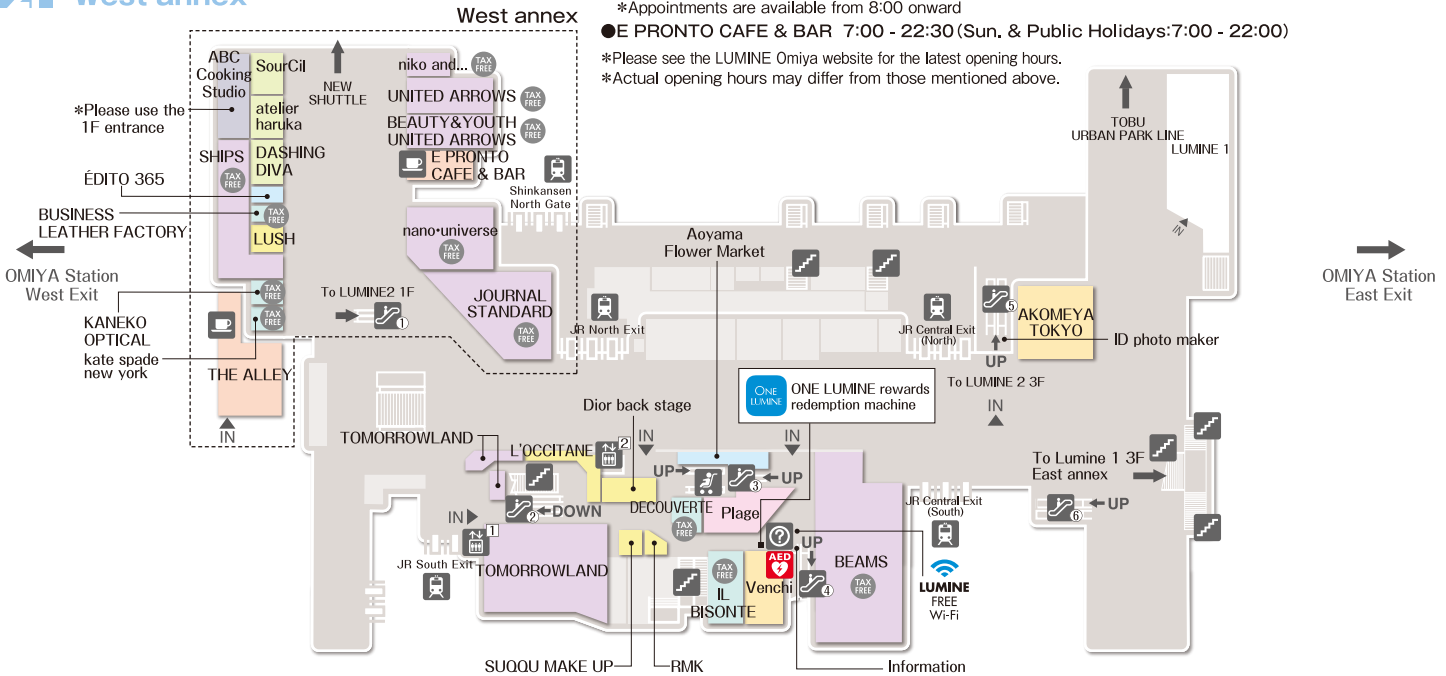

LUMINE 1
2F • East annex

- ginza Cozy Corner / ringo / Manneken 10:00 - 21:00
- TRUFFLE mini 8:00 - 21:00
- *Please see the LUMINE Omiya website for the latest opening hours.
- *Actual opening hours may differ from those mentioned above.

LUMINE 1
3F • East annex

LUMINE 1
4F

LUMINE 1
5F

LUMINE 1
6F

- LUMINE FREE Wi-Fi**
- ① HIROB
 - ② Joueto
 - ③ SHIRO
 - ④ eto
 - ⑤ agete
 - ⑥ 4°C
 - ⑦ STAR JEWELRY
 - ⑧ ScrapBook
 - ⑨ ReFa

i Lumine Reception Counter