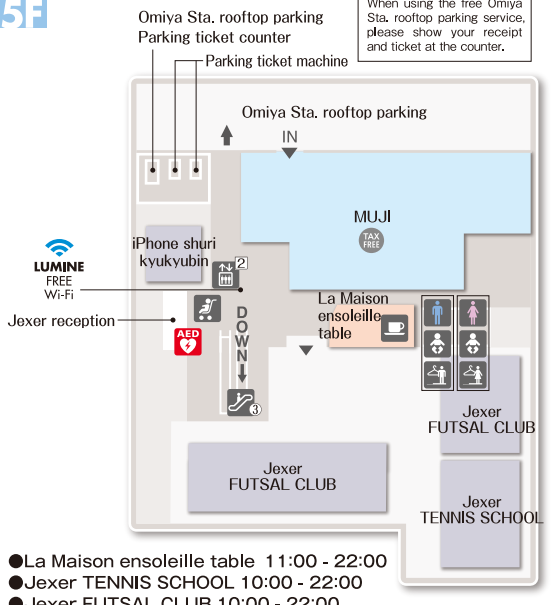

LUMINE 1
3F • East annex

LUMINE 1
4F

LUMINE 1
5F

LUMINE 1
6F

- LUMINE FREE Wi-Fi**
- ① HIROB
 - ② Joueto
 - ③ SHIRO
 - ④ eto
 - ⑤ agete
 - ⑥ 4°C
 - ⑦ STAR JEWELRY
 - ⑧ ScrapBook
 - ⑨ ReFa

i Lumine Reception Counter

*Please see the LUMINE Omiya website for the latest opening hours.
*Actual opening hours may differ from those mentioned above.

When using the free Omiya Sta. rooftop parking service, please show your receipt and ticket at the counter.