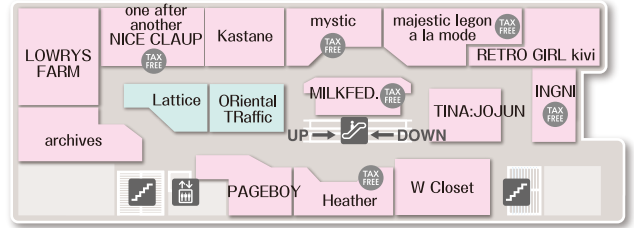

LUMINE 1
2F • East annex

- ginza Cozy Corner / ringo / Manneken 10:00 - 21:00
- TRUFFLE mini 8:00 - 21:00
- *Please see the LUMINE Omiya website for the latest opening hours.
- *Actual opening hours may differ from those mentioned above.

LUMINE 1
3F • East annex

LUMINE 1
4F

LUMINE 1
5F

LUMINE 1
6F

- LUMINE FREE Wi-Fi**
- ① HIROB
 - ② Joueto
 - ③ SHIRO
 - ④ eto
 - ⑤ agete
 - ⑥ 4°C
 - ⑦ STAR JEWELRY
 - ⑧ ScrapBook
 - ⑨ ReFa

i Lumine Reception Counter