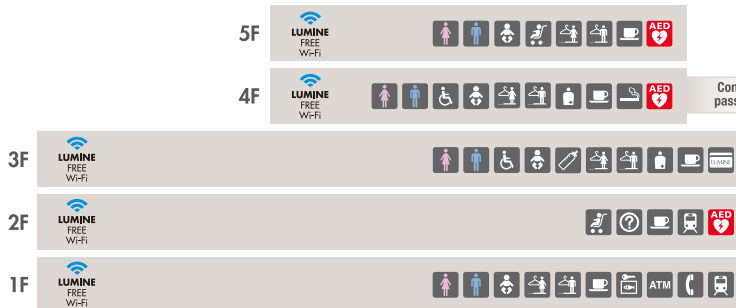

SHOP INDEX

Food & Sweets 食品・甜点 푸드·과자류

T TAGOSAKU	1F	Uoriki kaisenzushi	1F
TOKYO MILK CHEESE FACTORY Cow Cow Kitchen	1F	V Venchi	2F
Tonkatsu Maisen	1F	W Waffle cake R.L	1F
U Uoriki	1F		

Restaurant-Café 餐馆・咖啡 레스토랑·카페

A Afternoon Tea TEAROOM	1F	O "Omu"Rice Tamago to Watashi	4F
ALOHA TABLE	4F	Okamadomeshi Torafuku	4F
E E PRONTO CAFE & BAR	West annex 2F	S Soup Stock Tokyo	1F
H HANBIJAE	4F	Shanghai shoronpo Sekkomon	4F
I ichijuu issaigohan omio	4F	STARBUCKS	3F
K Kanmiya Tamura	4F	T THE ALLEY	West annex 1F, 2F
Keisyo-an	4F	Tsukiji Tamazushi	4F
KONANA	1F	TULLY'S COFFEE	1F
Kurobutaya	4F	U Usho Yamaya Zenbei	4F
L La Maison ensoleille table	5F	W WIRED CAFE	3F
La Voglia Matta	4F	Y Yomenya Goemon	4F
M mango tree cafe	4F	Yoshoku BAL Gotoken	4F
N Negishi	4F		

Beauty, Relaxing 美容・休闲 뷰티·릴렉세이션

A atelier haruka	West annex 2F	R Raffine	3F
D DASHING DIVA	West annex 2F	S SourCil	West annex 2F
N NAIL STATION	1F		

Other Services 其它服务 기타 서비스

A ABC Cooking Studio	West annex 1F-2F	M MISTER MINIT	1F
E eyecity	4F	O Omiya IKEDA eye clinic	4F
I iPhone shuri kyukyubin	5F	S Saitama City Station Branch Office	West annex 1F
J Jexer FUTSAL CLUB	5F	V VIEW ALTTE	1F
Jexer TENNIS SCHOOL	5F		

LUMINE 2