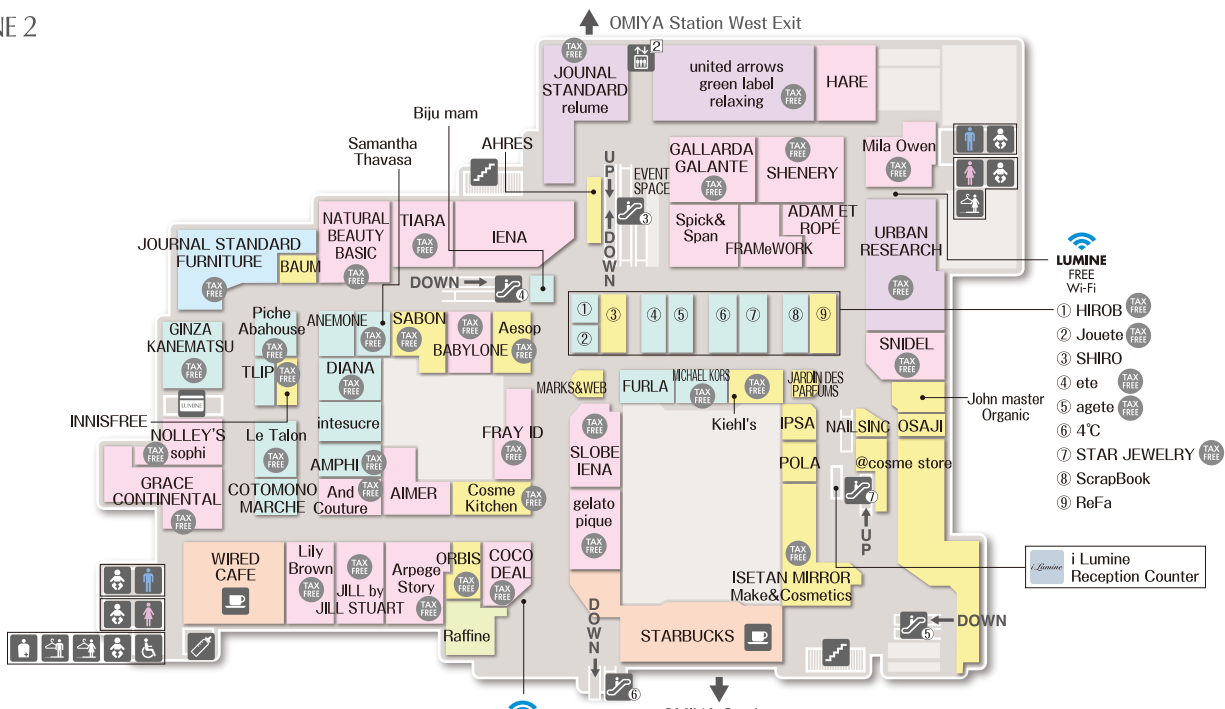

LUMINE 1
2F • East annex

- ginza Cozy Corner / ringo / Manneken 10:00 - 21:00
- TRUFFLE mini 8:00 - 21:00
- *Please see the LUMINE Omiya website for the latest opening hours.
- *Actual opening hours may differ from those mentioned above.

LUMINE 1
3F • East annex

LUMINE 1
4F

LUMINE 1
5F

LUMINE 1
6F

- LUMINE FREE Wi-Fi**
- ① HIROB
 - ② Joueto
 - ③ SHIRO
 - ④ eto
 - ⑤ agete
 - ⑥ 4°C
 - ⑦ STAR JEWELRY
 - ⑧ ScrapBook
 - ⑨ ReFa

i Lumine Reception Counter