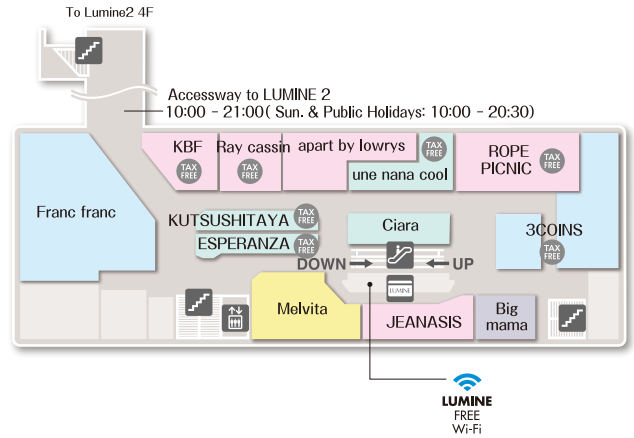

*Actual opening hours may differ from those mentioned above.

1F LUMINE 1

●Omusubi Gonbei

Weekdays: 7:30 - 21:00

Sat., Sun. & Public Holidays: Same as facility opening hours.

●SEIJOISHII

8:00 - 22:00

●Station Booth

7:00 - 21:30

●Smart Locker "Multi-ecube" / SEVEN BANK ATM

Same as Tobu passage opening hours.

*Please see the LUMINE Omiya website for the latest opening hours.

*Actual opening hours may differ from those mentioned above.

LUMINE 1
2F • East annex

- ginza Cozy Corner / ringo / Manneken 10:00 - 21:00
- TRUFFLE mini 8:00 - 21:00
- *Please see the LUMINE Omiya website for the latest opening hours.
- *Actual opening hours may differ from those mentioned above.

LUMINE 1
3F • East annex

LUMINE 1
4F

LUMINE 1
5F

LUMINE 1
6F

- LUMINE FREE Wi-Fi**
- ① HIROB
 - ② Joueto
 - ③ SHIRO
 - ④ eto
 - ⑤ agete
 - ⑥ 4°C
 - ⑦ STAR JEWELRY
 - ⑧ ScrapBook
 - ⑨ ReFa

i Lumine Reception Counter