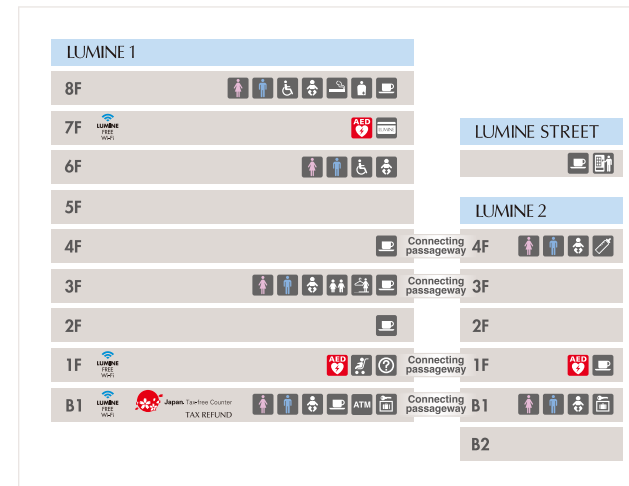

LUMINE 2

Women's & Men's Fashion 女装·男装 레이디스·멘즈 패션	
B BEAUTY & YOUTH UNITED ARROWS	2F
Bshop	4F
M MHL,	4F
T TOMORROWLAND	3F
U UNITED ARROWS	2F
URBAN RESEARCH	4F
Men's Fashion 男装 멘즈 패션	
S STUDIOUS	4F
Fashion Goods 时尚百货 패션잡화	
A agete	1F
E ete	1F
G goldie H.P.FRANCE	1F
H HIROB	1F
Cosmetics 化妆品 코스메틱	
A AUX PARADIS	B1
K KIEHL'S SINCE 1851	1F
M Melvita	B1
S SHU UEMURA	1F
style table	B1
Food & Sweets 食品·甜点 푸드·과자류	
D DEAN & DELUCA	1F
E enherb	B1
S SUPERMARKET SEIJOISHII	B1
T TOMIZAWA SHOUTEN	B1
Beauty, Relaxing 美容·休闲뷰티·릴랙세이션	
A atelier haruka	B2
B Badan Baru	B2

SHOP INDEX

LUMINE STREET

Restaurant & Café 餐馆·咖啡 레스토랑·카페

T Taipeigozoa chii chii

TULLY'S COFFEE

Japan. Tax-free Counter

TAX REFUND

外国語版

FLOOR GUIDE

店内指南

층별 안내

There are several places where Free Wi-Fi is available.

No Smoking
请勿吸烟
금연

Food and Drink Prohibited
请勿将食物带进馆内
음식물 반입 금지

Photography Prohibited
请勿拍照
촬영 금지

LUMINE
YURAKUCHO